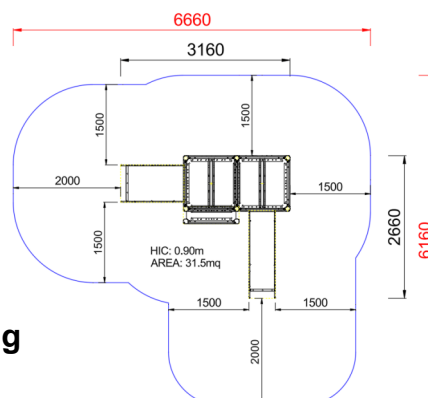

+AF101B.SVPX-9_ALU HOOK BABY CON SCIVOLO - FANTASY

Dimensions	Safety area	Impact area	Falling height HIC	Physical footprint	Number of users
6,7 x 6,2 m	0 mq	90 cm	3,2 x 2,7 x 2,8 m	8	

Characteristics	hdpe	stainless steel screws	use under surveillance

Age range	Materials	Made of EN EV6060 anodized aluminium 9x9cm custom mold with rounded edges, minimum thickness 2,7mm
Da 3 a 12 anni		

Plan

Picture

Manufacturer
Pozza 1865 S.R.L.

Country of manufacturing

Area di sicurezza totale / Total safety area: 31.5mq
Altezza Max di Caduta / Max falling height: 0.90m

Components list

xABACOU0600.O_ALU - NG OPTICAL PANEL

NR 1 OPTICAL EASY PANEL MADE OF POLYTHILENE

xBV-3_ALU - NG Galaxy panel

xSVPX-9_ALU - NG Straight slide h90 cm Fantasy

NR 1 slide with lateral sides made of polyethylene and stainless steel slide certified according to the existing rules; starting platform height 90 cm; provided with a transversal bar.