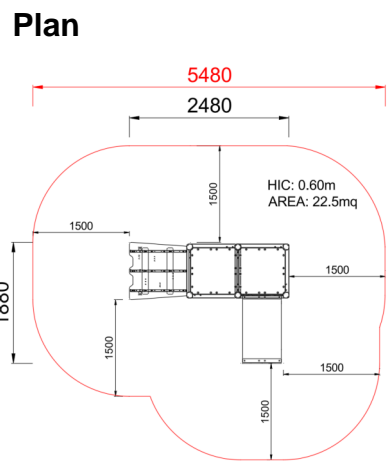

+AE101B.SCL1-4_ALU HOOK BABY CON RISALITA FLESSIBILE - EASY

Dimensions	Safety area	Impact area	Falling height HIC	Physical footprint	Number of users
5,5 x 4,9 m	0 mq	60 cm	2,5 x 1,9 x 1,6 m	8	

Characteristics	hdpe	stainless steel screws	use under surveillance

Age range	Materials	Made of EN EV6060 anodized aluminium 9x9cm custom mold with rounded edges, minimum thickness 2,7mm
2-12	anodised aluminium	

Picture

Manufacturer
Pozza 1865 S.R.L.

Country of manufacturing
ITALY

Area di sicurezza totale / Total safety area: 22.5mq
Altezza Max di Caduta / Max falling height: 0.60m

Components list

xBV-7_E_ALU - NG Shop panels Easy
NR 1 Vertical panel made of polyethylene and wood shelf.

xRG-6_ALU - NG Rubber Climbing h60 cm
NR 1 .