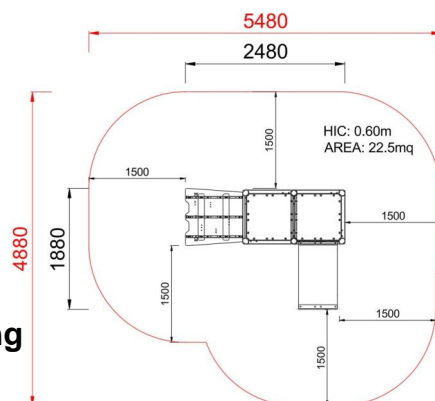

+AE101B.SCL1-4_ALU HOOK BABY CON RISALITA FLESSIBILE - EASY

Dimensions	Safety area	Impact area	Falling height HIC	Physical footprint	Number of users
	5,5 x 4,9 cm	25 mq	60 cm	2,5 x 1,9 x 1,6 cm	8

Characteristics

Picture

Area di sicurezza totale / Total safety area: 22.5mq
Altezza Max di Caduta / Max falling height: 0.60m

Components list

xBV-7_E_ALU - NG Shop panels Easy
NR 1 Vertical panel made of polyethylene and wood shelf.

xP-7.1_E_ALU - NG Simple Skyblue Panel
NR 1 .

xPR_E_ALU - NG Easy Railing
NR 1 Fantasy railing in painted steel

xQ-4_E_ALU - NG Square tower h 40 cm Easy (without roof)
NR 1 Composed of 4 posts having a 9 x 9 cm section aluminium, 1 square platform placed at a height of 90 cm.

xRG-6_ALU - NG Rubber Climbing h60 cm
NR 1 .