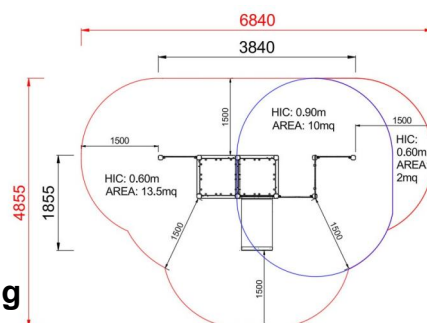

Materials

Plan