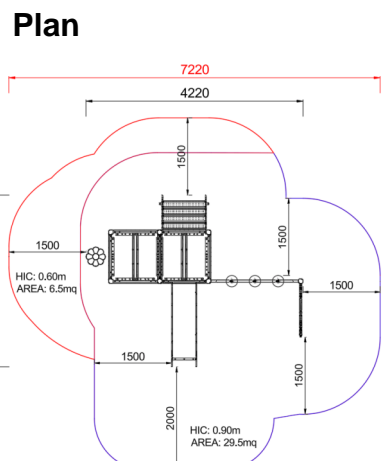

# +AF101B.EPAL\_ALU HOOK BABY CON PALESTRA - FANTASY

Dimensions	Safety area	Impact area	Falling height HIC	Physical footprint	Number of users
7,3 x 6,9 m	0 mq	90 cm	4,3 x 3,4 x 2,8 m	13	

Characteristics	hdpe	stainless steel screws	use under surveillance

Age range	Materials	Made of EN EV6060 anodized aluminium 9x9cm custom mold with rounded edges, minimum thickness 2,7mm
Da 3 a 12 anni	anodised aluminium	

**Manufacturer**  
Pozza 1865 S.R.L.

**Country of manufacturing**  
ITALY

Area di sicurezza totale / Total safety area: 36mq  
Altezza Max di Caduta / Max falling height: 0.90m

**xSVPX-9\_ALU - NG Straight slide h90 cm Fantasy**  
NR 1 slide with lateral sides made of polyethylene and stainless steel slide certified according to the existing rules; starting platform height 90 cm; provided with a transversal bar.