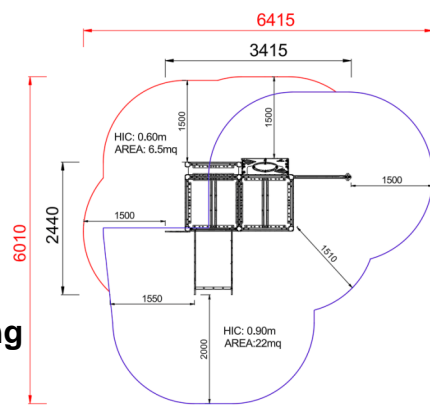

+AF101B.BV-3_L_ALU
HOOK BABY 60 - LEAVES

Dimensions	Safety area	Impact area	Falling height HIC	Physical footprint	Number of users
6,4 x 6 m	0 mq	90 cm	3,4 x 2,5 x 2,7 m	15	

Characteristics	hdpe	stainless steel screws	use under surveillance

Age range	Materials	Made of EN EV6060 anodized aluminium 9x9cm custom mold with rounded edges, minimum thickness 2,7mm
Da 3 a 12 anni	 anodised aluminium	

Plan

Picture

Manufacturer
Pozza 1865 S.R.L.

Country of manufacturing

Area di sicurezza totale / Total safety area: 28.5mq
Altezza Max di Caduta / Max falling height 0.90m

Components list

xC2_ALU - NG Square platform, under tower

NR 1 Made of non slip material.

xS12-4_ALU - NG Inclusive staircase h40 cm

N. 1 Leaves panel

xP-7_L_ALU - NG Green Simple Panel

N. 1 Panel made of HDPE polyethilene, bi-color 86cm in width with drawing on the outer layer. all the fixing elements in Stainless steel

xPAL-01C_ALU - NG Net gym