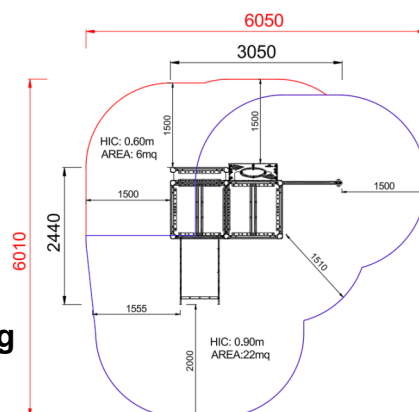

+AF101B.BV-3_ALU
HOOK BABY 60 - FANTASY

Dimensions	Safety area	Impact area	Falling height HIC	Physical footprint	Number of users
	6,1 x 6,1 m	0 mq	90 cm	3,1 x 2,5 x 2,5 m	11

Characteristics	hdpe	stainless steel screws	use under surveillance

Age range	Materials	Made of EN EV6060 anodized aluminium 9x9cm custom mold with rounded edges, minimum thickness 2,7mm
Da 3 a 12 anni	 anodised aluminium	

Plan

Picture

Manufacturer
Pozza 1865 S.R.L.

Country of manufacturing
ITALY

Area di sicurezza totale / Total safety area: 28mq
Altezza Max di Caduta / Max falling height 0.90m

Components list

xBV-7.1_ALU - NG Musical Panel

NR 1 Polyethylene music panel with Steel tubes and a rubber hammer to play music on