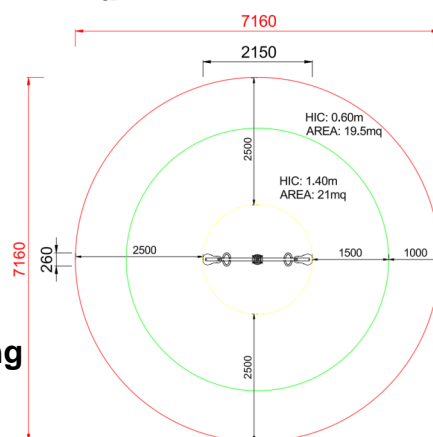

+F0100.4_ALU
HALF-MOON ROCKER

Dimensions	Safety area	Impact area	Falling height HIC	Physical footprint	Number of users
5,1 x 3,3 m	0 mq	40 cm	2,1 x 0,3 x 1,2 m	2	

Characteristics

Age range

3-12

Materials

Manufacturer

Pozza 1865 S.R.L.

Country of manufacturing

Plan

Area di sicurezza totale / Total safety area: 40.5mq
Altezza Max di Caduta / Max falling height: 1.40m

Picture