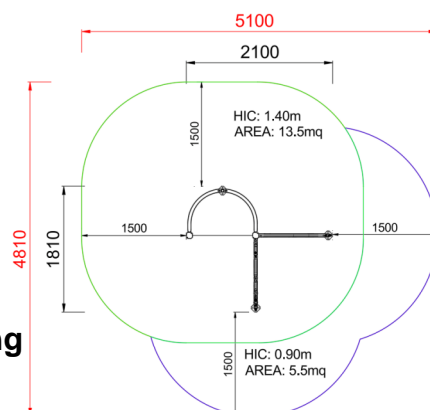

+PAL-08.SCL1-14.PP14_ALU
GYM WITH PALO POMPIERI

Dimensions		Safety area		Impact area		Falling height HIC		Physical footprint		Number of users
		5,1 x 4,9 m		16 mq		140 cm		2,1 x 1,9 x 2,5 m		10

Characteristics

Age range

From 3 to 12 years

Materials

Made of EN EV6060 anodized aluminium 9x9cm custom mold with rounded edges, minimum thickness 2,7mm

Plan

Picture

Manufacturer

Pozza 1865 S.R.L.

Country of manufacturing

ITALY

Area di sicurezza totale / Total safety area: 19mq
 Altezza Max di Caduta / Max falling height: 1.40m