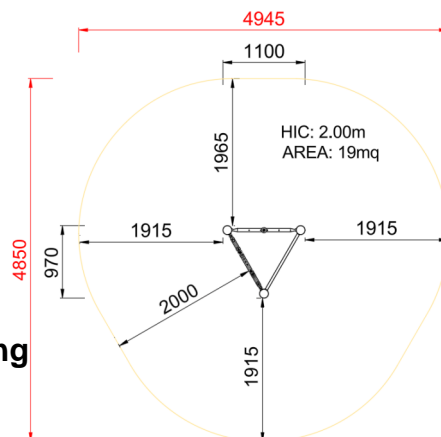

**+C0400\_ALU**  
**GYM TRIANGOLO**

Dimensions	Safety area	Impact area	Falling height HIC	Physical footprint	Number of users
	5 x 4,9 m	22 mq	200 cm	1,1 x 1 x 2,2 m	5

**Characteristics**

**Age range**

From 3 to 12 years

**Materials**

Made of EN EV6060 anodized aluminium 9x9cm custom mold with rounded edges, minimum thickness 2,7mm

**Plan**

**Picture**

**Manufacturer**

Pozza 1865 S.R.L.

**Country of manufacturing**

ITALY