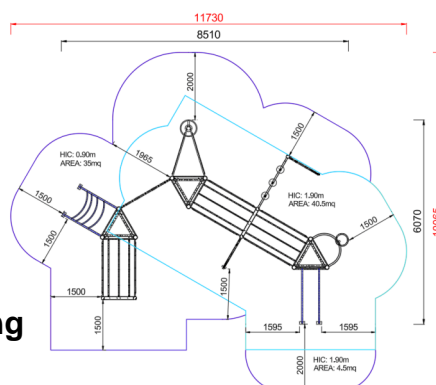

**+C0500.S-10-14\_ALU**  
**GYM SKYLINE1**

Dimensions	Safety area	Impact area	Falling height HIC	Physical footprint	Number of users
	11,8 x 10,1 m	47 mq	190 cm	8,6 x 6,1 x 0 m	30

**Characteristics**

**Age range**

From 3 to 12 years

**Materials**

Made of EN EV6060 anodized aluminium 9x9cm custom mold with rounded edges, minimum thickness 2,7mm

**Plan**

**Picture**

**Manufacturer**

Pozza 1865 S.R.L.

**Country of manufacturing**

Area di sicurezza totale / Total safety area: 80mq  
Altezza Max di Caduta / Max falling height: 1.90m