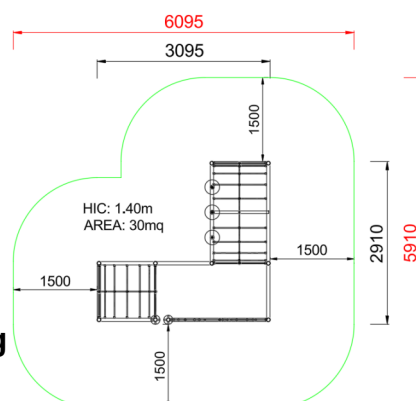

**+C0800.PAL-01**  
**GYM RETE ARRAMPICATA SOSPESA**

Dimensions	Safety area	Impact area	Falling height HIC	Physical footprint	Number of users
6,1 x 6 m	34.5 mq	140 cm	3,1 x 3 x 1,6 m	15	

**Characteristics**

**Age range**

From 3 to 12 years

**Materials**

Made of EN EV6060 anodized aluminium 9x9cm custom mold with rounded edges, minimum thickness 2,7mm

**Plan**

**Picture**

**Manufacturer**

Pozza 1865 S.R.L.

**Country of manufacturing**

ITALY

Area di sicurezza totale / Total safety area: 30mq  
Altezza Max di Caduta / Max falling height: 1.40m