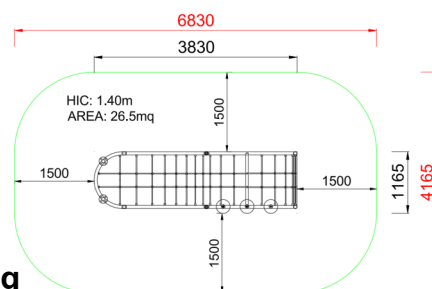

+C0800.PAL-02
GYM RETE ARRAMPICATA SLIDE

Dimensions	Safety area	Impact area	Falling height HIC	Physical footprint	Number of users
	6,9 x 4,2 m	30.5 mq	140 cm	3,9 x 1,2 x 1,6 m	15

Characteristics

Age range

From 3 to 12 years

Materials

Made of EN EV6060 anodized aluminium 9x9cm custom mold with rounded edges, minimum thickness 2,7mm

Plan

Picture

Manufacturer

Pozza 1865 S.R.L.

Country of manufacturing

ITALY

Area di sicurezza totale / Total safety area: 26.5mq
Altezza Max di Caduta / Max falling height: 1.40m