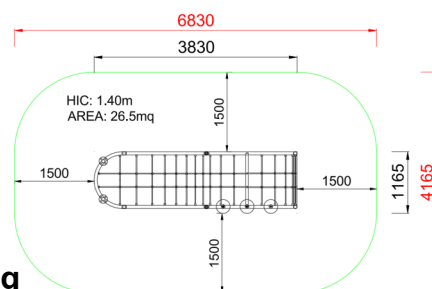

+C0800.PAL-02
GYM RETE ARRAMPICATA SLIDE

Dimensions	 Safety area	 Impact area	 Falling height HIC	 Physical footprint	 Number of users
	6,9 x 4,2 m	30.5 mq	140 cm	3,9 x 1,2 x 1,6 m	15

Characteristics

Age range

From 3 to 12 years

Materials

Hot-dip galvanized and powder coated or powder galvanized and powder coated steel construction of 90 x 90 mm or 120 diameter profile

Plan

Area di sicurezza totale / Total safety area: 26.5mq
Altezza Max di Caduta / Max falling height: 1.40m