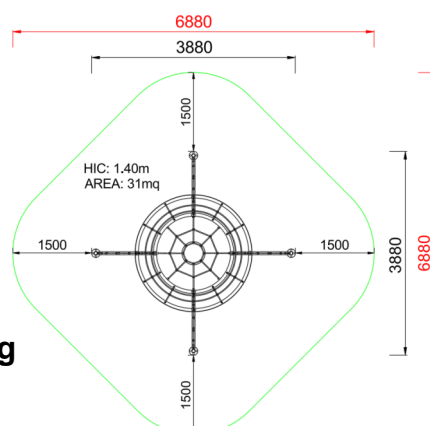

+C0800.PAL-03
GYM RETE ARRAMPICATA ROTONDA

Dimensions	Safety area	Impact area	Falling height HIC	Physical footprint	Number of users
	6,9 x 6,9 m	36 mq	140 cm	3,9 x 3,9 x 1,6 m	15

Characteristics

Age range

From 3 to 12 years

Materials

Hot-dip galvanized and powder coated or powder galvanized and powder coated steel construction of 90 x 90 mm or 120 diameter profile

Manufacturer

Pozza 1865 S.R.L.

Country of manufacturing

ITALY

Plan

Area di sicurezza totale / Total safety area: 31mq
Altezza Max di Caduta / Max falling height: 1.40m

Picture