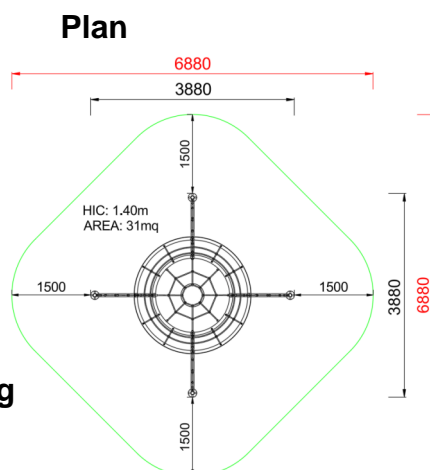

+C0800.PAL-03
GYM RETE ARRAMPICATA ROTONDA

Dimensions	Safety area	Impact area	Falling height HIC	Physical footprint	Number of users
6,9 x 6,9 m	36 mq	140 cm	3,9 x 3,9 x 1,6 m	15	

Characteristics

Age range

From 3 to 12 years

Materials

Made of EN EV6060 anodized aluminium 9x9cm custom mold with rounded edges, minimum thickness 2,7mm

Manufacturer

Pozza 1865 S.R.L.

Country of manufacturing

ITALY

Picture

Area di sicurezza totale / Total safety area: 31mq
Altezza Max di Caduta / Max falling height: 1.40m