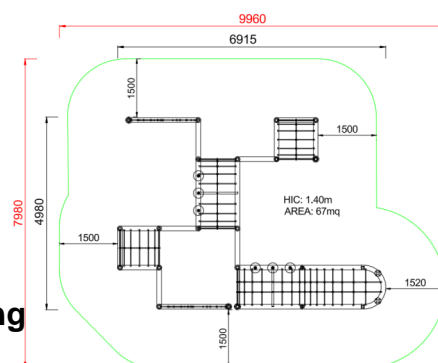

+C0800.PAL-04
GYM RETE ARRAMPICATA GRANDE

Dimensions	Safety area	Impact area	Falling height HIC	Physical footprint	Number of users
	10 x 8 m	77.5 mq	140 cm	7 x 5 x 1,6 m	20

Characteristics

Age range

From 3 to 12 years

Materials

Hot-dip galvanized and powder coated or powder galvanized and powder coated steel construction of 90 x 90 mm or 120 diameter profile

Plan

Picture

Manufacturer

Pozza 1865 S.R.L.

Country of manufacturing

ITALY

Area di sicurezza totale / Total safety area: 67mq
Altezza Max di Caduta / Max falling height: 1.40m