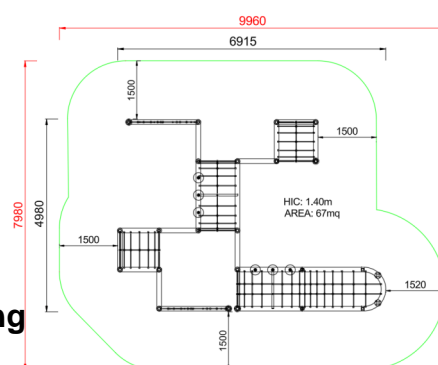

+C0800.PAL-04
GYM RETE ARRAMPICATA GRANDE

Dimensions	 Safety area	 Impact area	 Falling height HIC	 Physical footprint	 Number of users
	10 x 8 m	77.5 mq	140 cm	7 x 5 x 1,6 m	20

Characteristics

Age range

From 3 to 12 years

Materials

Made of EN EV6060 anodized aluminium 9x9cm custom mold with rounded edges, minimum thickness 2,7mm

Plan

Picture

Manufacturer

Pozza 1865 S.R.L.

Country of manufacturing

ITALY

Area di sicurezza totale / Total safety area: 67mq
Altezza Max di Caduta / Max falling height: 1.40m