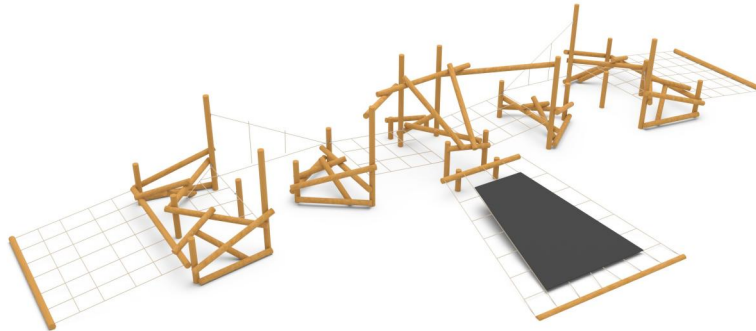

+U0100.PAL-06_P
GYM PRIMITIV 5