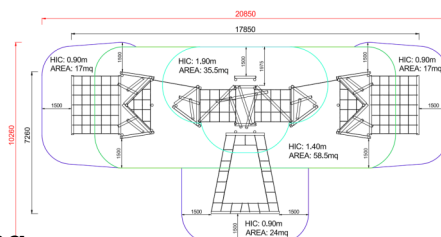

Country of manufacturing

ITALY