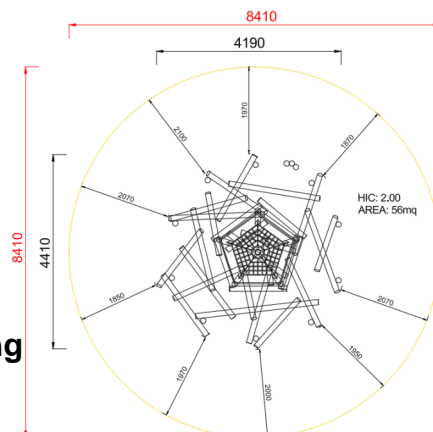

+U0100.PAL-13_P
GYM PRIMITIV 4

Dimensions	Safety area	Impact area	Falling height HIC	Physical footprint	Number of users
	8,5 x 8,5 m	64.5 mq	200 cm	4,2 x 4,5 x 3,5 m	15

Characteristics

Age range

From 3 to 12 years

Materials

Made of chestnut or black locust tree, peeled, smoothed, and with a natural and colored finish.

Plan

Picture

Manufacturer

Pozza 1865 S.R.L.

Country of manufacturing

ITALY