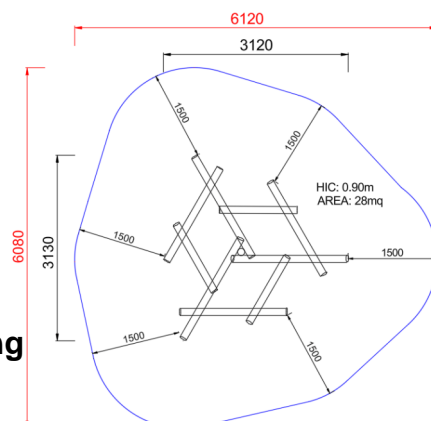

+U0100.PAL-07_P
GYM PRIMITIV 3

Dimensions	Safety area	Impact area	Falling height HIC	Physical footprint	Number of users
6,2 x 6,1 m	0 mq	90 cm	3,2 x 3,2 x 1,5 m	10	

Characteristics

Age range

From 3 to 12 years

Materials

Made of chestnut or black locust tree, peeled, smoothed, and with a natural and colored finish.

Plan

Picture

Manufacturer

Pozza 1865 S.R.L.

Country of manufacturing

ITALY

Area di sicurezza totale / Total safety area: 28mq
Altezza Max di Caduta / Max falling height: 0.90m