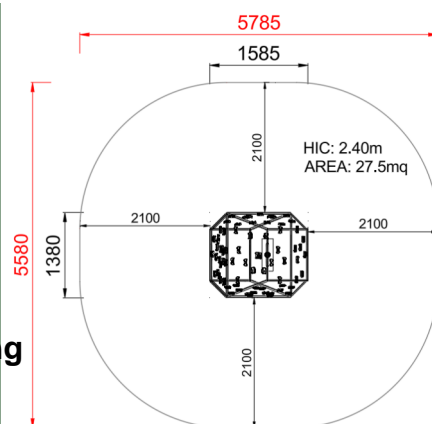

+C0800.SCL1-14.1

GYM PIRAMIDE ARRAMPICATA SINGOLA

Dimensions	Safety area	Impact area	Falling height HIC	Physical footprint	Number of users
	5,8 x 5,6 m	32 mq	240 cm	1,6 x 1,4 x 1,5 m	5

Characteristics

Age range

From 3 to 12 years

Materials

Made of EN EV6060 anodized aluminium 9x9cm custom mold with rounded edges, minimum thickness 2,7mm

Manufacturer

Pozza 1865 S.R.L.

Country of manufacturing

ITALY

Plan

Area di sicurezza totale / Total safety area: 27.5mq
Altezza Max di Caduta / Max falling height: 2.40m

Picture