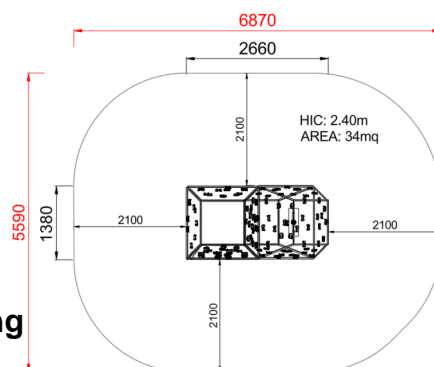

Plan

Picture

Manufacturer

Pozza 1865 S.R.L.

Country of manufacturing

ITALY

Area di sicurezza totale / Total safety area: 34mq
Altezza Max di Caduta / Max falling height: 2.40m