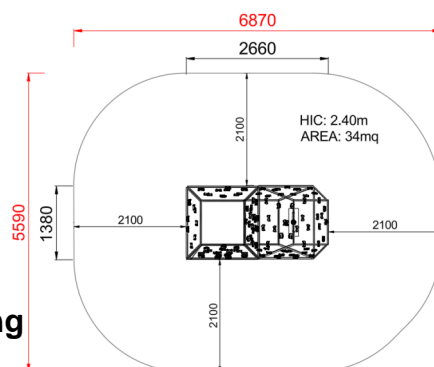

+C0800.SCL1-14.2 GYM PIRAMIDE ARRAMPICATA DOPPIA

Dimensions	Safety area	Impact area	Falling height HIC	Physical footprint	Number of users
	6,9 x 5,6 m	39.5 mq	240 cm	2,7 x 1,4 x 2 m	10

Characteristics

Age range

Plan

Picture

Manufacturer

Pozza 1865 S.R.L.

Country of manufacturing

ITALY

Area di sicurezza totale / Total safety area: 34mq
Altezza Max di Caduta / Max falling height: 2.40m