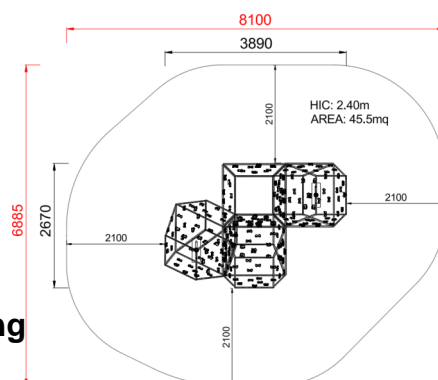

+C0800.SCL1-14 GYM PIRAMIDE ARRAMPICATA

Dimensions	Safety area	Impact area	Falling height HIC	Physical footprint	Number of users
8,1 x 6,9 m	52.5 mq	240 cm	3,9 x 2,7 x 2,4 m	20	

Characteristics

Age range

Manufacturer

Pozza 1865 S.R.L.

Country of manufacturing

ITALY

Plan

Area di sicurezza totale / Total safety area: 45.5mq
Altezza Max di Caduta / Max falling height: 2.40m

Picture