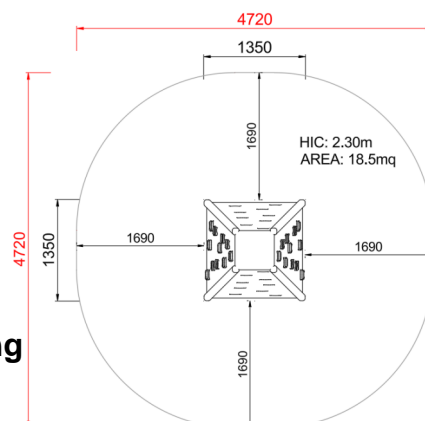

+C0800.SCL1-19
GYM PIRAMIDE

Dimensions	Safety area	Impact area	Falling height HIC	Physical footprint	Number of users
	4,8 x 4,8 m	21.5 mq	230 cm	1,4 x 1,4 x 2,4 m	5

Characteristics

Age range

From 3 to 12 years

Manufacturer

Pozza 1865 S.R.L.

Country of manufacturing

ITALY

Plan

Picture

Area di sicurezza totale / Total safety area: 18.5mq
Altezza Max di Caduta / Max falling height: 2.30m