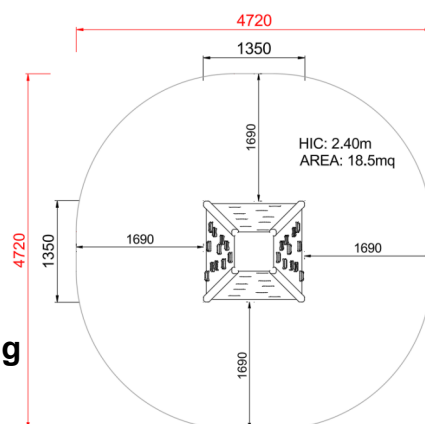

+C0800.SCL1-19
GYM PIRAMIDE

Dimensions		Safety area		Impact area		Falling height HIC		Physical footprint		Number of users
		4,8 x 4,8 m		21.5 mq		240 cm		1,4 x 1,4 x 2,4 m		5

Characteristics

Age range

From 3 to 12 years

Materials

Made of EN EV6060 anodized aluminium 9x9cm custom mold with rounded edges, minimum thickness 2,7mm

Plan

Picture

Manufacturer

Pozza 1865 S.R.L.

Country of manufacturing

Area di sicurezza totale / Total safety area: 18.5mq
Altezza Max di Caduta / Max falling height: 2.40m