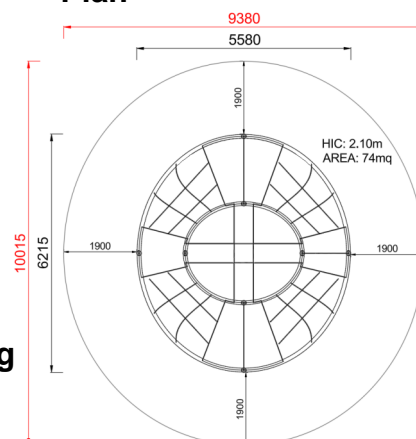

+C0500.PAL-04
GYM OVALE

Dimensions	Safety area	Impact area	Falling height HIC	Physical footprint	Number of users
9,4 x 10,1 m	85.5 mq	210 cm	5,6 x 6,3 x 2 m	10	

Characteristics

Age range

From 3 to 12 years

Materials

Made of EN EV6060 anodized aluminium 9x9cm custom mold with rounded edges, minimum thickness 2,7mm

Manufacturer

Pozza 1865 S.R.L.

Country of manufacturing

Plan

Picture