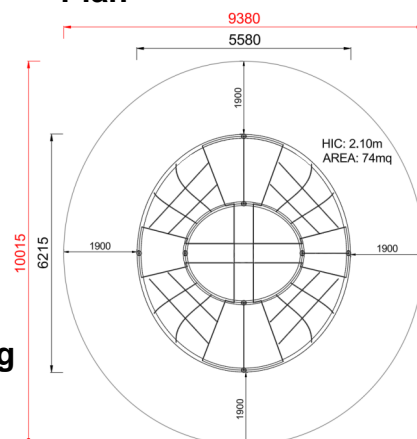

+C0500.PAL-04
GYM OVALE

Dimensions	Safety area	Impact area	Falling height HIC	Physical footprint	Number of users
9,4 x 10,1 m	85.5 mq	210 cm	5,6 x 6,3 x 2 m	10	

Characteristics

Age range

From 3 to 12 years

Materials

Hot-dip galvanized and powder coated or powder galvanized and powder coated steel construction of 90 x 90 mm or 120 diameter profile

Manufacturer

Pozza 1865 S.R.L.

Country of manufacturing

ITALY

Plan

Picture

Area di sicurezza totale / Total safety area: 74mq
Altezza Max di Caduta / Max falling height: 2.10m