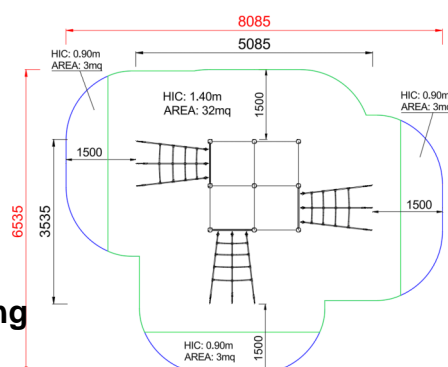

+C0800.P-3_ALU GYM MULTIPIANO

Dimensions	Safety area	Impact area	Falling height HIC	Physical footprint	Number of users
	8,1 x 6,6 m	37 mq	140 cm	5,1 x 3,6 x 3 m	20

Characteristics

Age range

From 3 to 12 years

Materials

Made of EN EV6060 anodized aluminium 9x9cm custom mold with rounded edges, minimum thickness 2,7mm

Plan

Picture

Manufacturer

Pozza 1865 S.R.L.

Country of manufacturing

ITALY

Area di sicurezza totale / Total safety area: 41mq
Altezza Max di Caduta / Max falling height: 1.40m