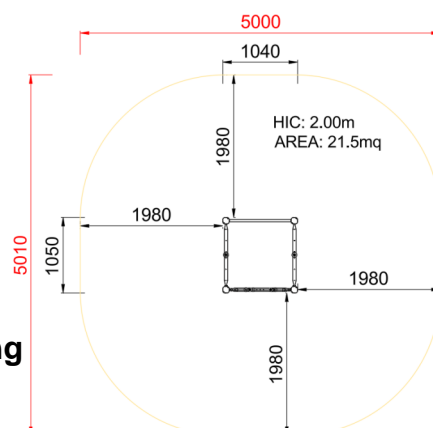

**+C0500\_ALU**  
**GYM MINI CUBO**

Dimensions	 Safety area	 Impact area	 Falling height HIC	 Physical footprint	 Number of users
	5 x 5,1 m	25 mq	200 cm	1,1 x 1,1 x 2,2 m	5

**Characteristics**

**Age range**

From 3 to 12 years

**Materials**

Made of EN EV6060 anodized aluminium 9x9cm custom mold with rounded edges, minimum thickness 2,7mm

**Plan**

**Picture**

**Manufacturer**

Pozza 1865 S.R.L.

**Country of manufacturing**

Area di sicurezza totale / Total safety area: 21.5mq  
Altezza Max di Caduta / Max falling height: 2.00m