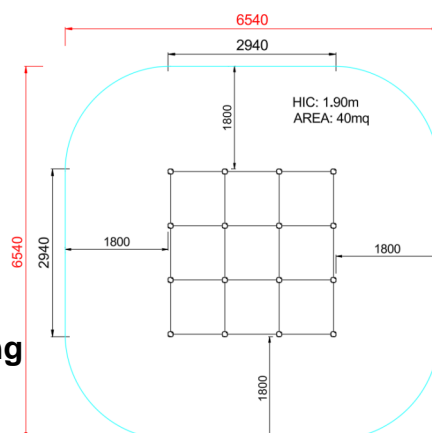

+C1000_ALU
GYM MILLE CUBI

Dimensions	Safety area	Impact area	Falling height HIC	Physical footprint	Number of users
	6,6 x 6,6 m	46 mq	190 cm	3 x 3 x 2 m	15

Characteristics

Age range

From 3 to 12 years

Materials

Made of EN EV6060 anodized aluminium 9x9cm custom mold with rounded edges, minimum thickness 2,7mm

Plan

Picture

Manufacturer

Pozza 1865 S.R.L.

Country of manufacturing

Area di sicurezza totale / Total safety area: 40mq
Altezza Max di Caduta / Max falling height: 1.90m