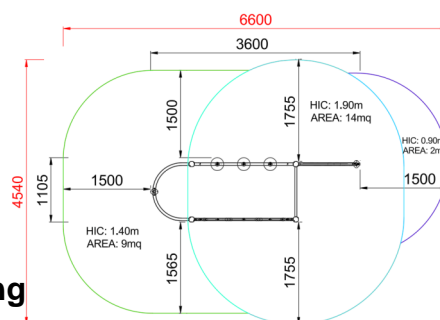

+C0200_ALU
GYM LINEARE

Dimensions	Safety area	Impact area	Falling height HIC	Physical footprint	Number of users
6,6 x 4,6 m	26.5 mq	190 cm	3,6 x 1,2 x 2,5 m	10	

Characteristics

Age range

From 3 to 12 years

Materials

Made of EN EV6060 anodized aluminium 9x9cm custom mold with rounded edges, minimum thickness 2,7mm

Plan

Area di sicurezza totale / Total safety area: 25mq
Altezza Max di Caduta / Max falling height: 1.90m