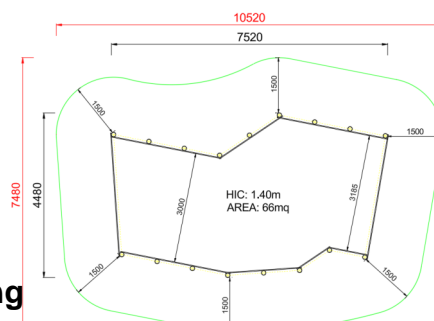

**+PAL-08.SCL1-14\_P**  
**GYM LINEA**

Dimensions	 Safety area	 Impact area	 Falling height HIC	 Physical footprint	 Number of users
	10,6 x 7,5 m	76 mq	140 cm	7,6 x 4,5 x 3,1 m	10

**Characteristics**

**Age range**

From 3 to 12 years

**Materials**

Made of chestnut or black locust tree, peeled, smoothed, and with a natural and colored finish.

**Plan**

Area di sicurezza totale / Total safety area: 66mq  
Altezza Max di Caduta / Max falling height: 1.40m