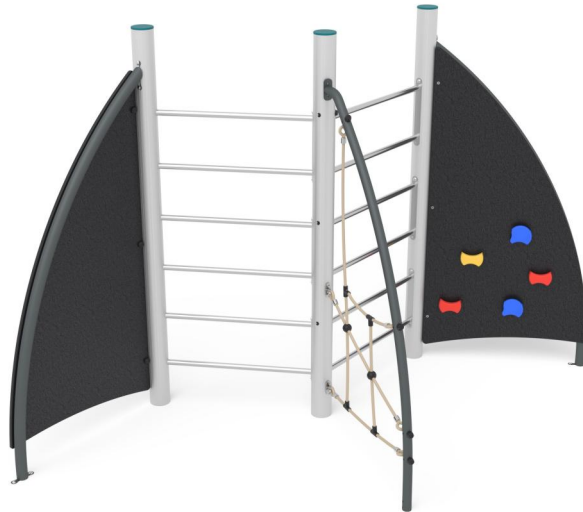

+PAL-08.SCL1-14_ALU
GYM LINEA

Dimensions	Safety area	Impact area	Falling height HIC	Physical footprint	Number of users
	6,7 x 5 m	21 mq	190 cm	3,7 x 1,7 x 2,2 m	10

Characteristics

Age range

From 3 to 12 years

Materials

Made of EN EV6060 anodized aluminium 9x9cm custom mold with rounded edges, minimum thickness 2,7mm

Plan

Picture

Manufacturer

Pozza 1865 S.R.L.

Country of manufacturing

ITALY