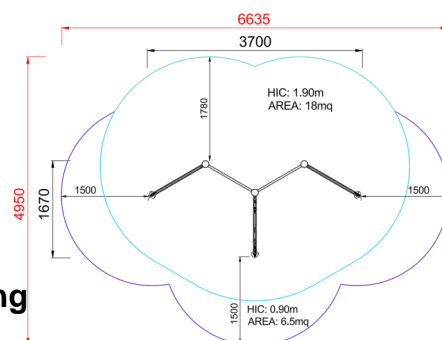

+PAL-08.SCL1-14_ALU
GYM LINEA

Dimensions	Safety area	Impact area	Falling height HIC	Physical footprint	Number of users
	6,7 x 5 m	21 mq	190 cm	3,7 x 1,7 x 2,2 m	10

Characteristics

Age range

From 3 to 12 years

Materials

Made of EN EV6060 anodized aluminium 9x9cm custom mold with rounded edges, minimum thickness 2,7mm

Plan

Picture

Manufacturer

Pozza 1865 S.R.L.

Country of manufacturing

ITALY

Area di sicurezza totale / Total safety area: 24.5mq
Altezza Max di Caduta / Max falling height: 1.90m