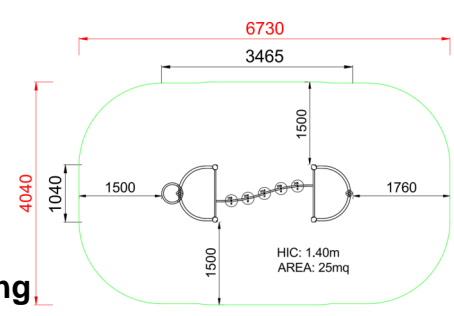

+C0300.PAL-05_ALU
GYM HULA HOP

| Dimensions | Safety area | Impact area | Falling height HIC | Physical footprint | Number of users |
|-------------|-------------|-------------|--------------------|--------------------|-----------------|
| 6,8 x 4,1 m | 29 mq | 140 cm | 3,5 x 1,1 x 2,5 m | 10 | |

Characteristics

Age range
From 3 to 12 years

Materials
anodised aluminium

Made of EN EV6060 anodized aluminium 9x9cm custom mold with rounded edges, minimum thickness 2,7mm

Plan

Picture

Manufacturer
Pozza 1865 S.R.L.

Country of manufacturing

Area di sicurezza totale / Total safety area: 25mq
Altezza Max di Caduta / Max falling height: 1.40m