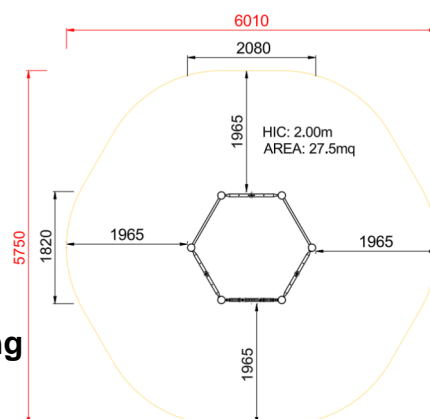

+C0100_ALU
GYM ESAGONALE

Dimensions	Safety area	Impact area	Falling height HIC	Physical footprint	Number of users
6,1 x 5,8 m	32 mq	200 cm	2,1 x 1,9 x 1,8 m	15	

Characteristics

Age range

From 3 to 12 years

Materials

Made of EN EV6060 anodized aluminium 9x9cm custom mold with rounded edges, minimum thickness 2,7mm

Plan

Picture

Manufacturer

Pozza 1865 S.R.L.

Country of manufacturing

ITALY

Area di sicurezza totale / Total safety area: 27.5mq
Altezza Max di Caduta / Max falling height: 2.00m