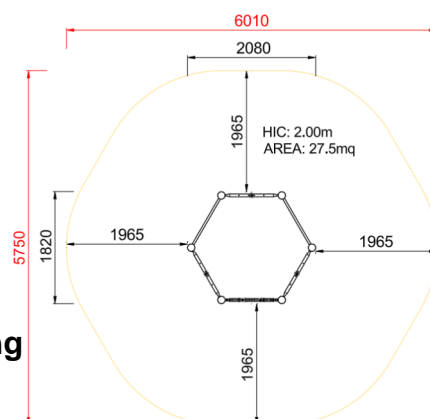

+C0100_ALU
GYM ESAGONALE

Dimensions	Safety area	Impact area	Falling height HIC	Physical footprint	Number of users
6,1 x 5,8 m	32 mq	200 cm	2,1 x 1,9 x 1,8 m	15	

Characteristics

Age range

From 3 to 12 years

Materials

Made of EN EV6060 anodized aluminium 9x9cm custom mold with rounded edges, minimum thickness 2,7mm

Plan

Picture

Manufacturer

Pozza 1865 S.R.L.

Country of manufacturing

Area di sicurezza totale / Total safety area: 27.5mq
Altezza Max di Caduta / Max falling height: 2.00m