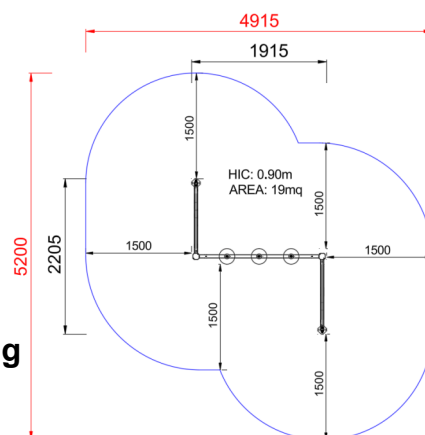

+EPAL_ALU
GYM EASY

Dimensions	Safety area	Impact area	Falling height HIC	Physical footprint	Number of users
5 x 5,2 m	0 mq	90 cm	2 x 2,3 x 2,5 m	10	

Characteristics

Age range

From 3 to 12 years

Materials

Made of EN EV6060 anodized aluminium 9x9cm custom mold with rounded edges, minimum thickness 2,7mm

Plan

Picture

Manufacturer

Pozza 1865 S.R.L.

Country of manufacturing

Area di sicurezza totale / Total safety area: 19mq
Altezza Max di Caduta / Max falling height: 0.90m