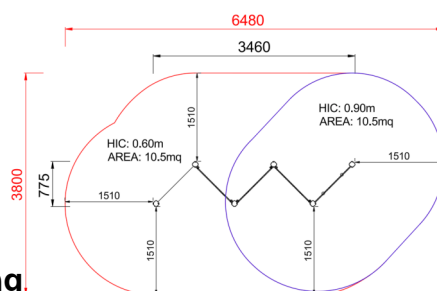

+U0400.S4-9_ALU
GYM DENTRO FUORI

Dimensions	Safety area	Impact area	Falling height HIC	Physical footprint	Number of users
6,5 x 3,8 m	0 mq	90 cm	3,5 x 0,8 x 0,9 m	10	

Characteristics

Age range

From 2 to 12 years

Materials

Made of EN EV6060 anodized aluminium 9x9cm custom mold with rounded edges, minimum thickness 2,7mm

Plan

Picture

Manufacturer

Pozza 1865 S.R.L.

Country of manufacturing

ITALY

Area di sicurezza totale / Total safety area: 21mq
Altezza Max di Caduta / Max falling height: 0.90m