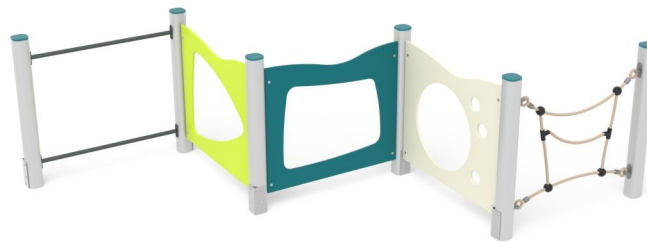

+U0400.S4-9_ALU
GYM DENTRO FUORI

Dimensions	Safety area	Impact area	Falling height HIC	Physical footprint	Number of users
6,5 x 3,8 m	0 mq	90 cm	3,5 x 0,8 x 0,9 m	10	

Characteristics

Age range

From 2 to 12 years

Materials

Made of EN EV6060 anodized aluminium 9x9cm custom mold with rounded edges, minimum thickness 2,7mm

Plan

Picture

Manufacturer

Pozza 1865 S.R.L.

Country of manufacturing

ITALY