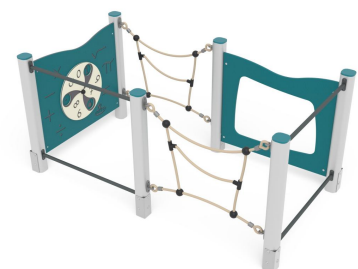

+C0300.C0400_ALU
GYM CUBO BABY

| Dimensions | Safety area | Impact area | Falling height HIC | Physical footprint | Number of users |
|------------|-------------|-------------|--------------------|--------------------|-----------------|
| | 5 x 4,1 m | 0 mq | 90 cm | 2 x 1,1 x 1 m | 3 |

Characteristics

Age range

From 2 to 12 years

Materials

Made of EN EV6060 anodized aluminium 9x9cm custom mold with rounded edges, minimum thickness 2,7mm

Plan

Picture

Manufacturer

Pozza 1865 S.R.L.

Country of manufacturing

ITALY

Area di sicurezza totale / Total safety area: 18.5mq
Altezza Max di Caduta / Max falling height: 0.90m