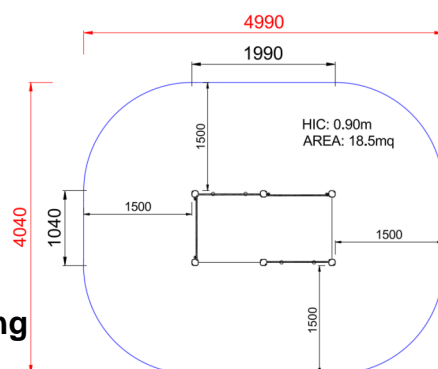

+C0300.C0400_ALU
GYM CUBO BABY

| Dimensions | Safety area | Impact area | Falling height HIC | Physical footprint | Number of users |
|------------|-------------|-------------|--------------------|--------------------|-----------------|
| | 5 x 4,1 m | 0 mq | 90 cm | 2 x 1,1 x 1 m | 3 |

Characteristics

Age range

From 2 to 12 years

Materials

Made of EN EV6060 anodized aluminium 9x9cm custom mold with rounded edges, minimum thickness 2,7mm

Plan

Picture

Manufacturer

Pozza 1865 S.R.L.

Country of manufacturing

ITALY

Area di sicurezza totale / Total safety area: 18.5mq
Altezza Max di Caduta / Max falling height: 0.90m