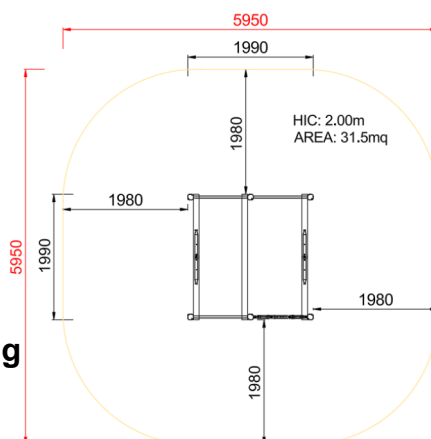

+C0300_ALU
GYM CUBO

Dimensions	Safety area	Impact area	Falling height HIC	Physical footprint	Number of users
	6 x 6 m	36.5 mq	200 cm	2 x 2 x 2,2 m	10

Characteristics

Age range

From 3 to 12 years

Materials

Made of EN EV6060 anodized aluminium 9x9cm custom mold with rounded edges, minimum thickness 2,7mm

Plan

Picture

Manufacturer

Pozza 1865 S.R.L.

Country of manufacturing

ITALY

Area di sicurezza totale / Total safety area: 31.5mq
Altezza Max di Caduta / Max falling height: 2.00m