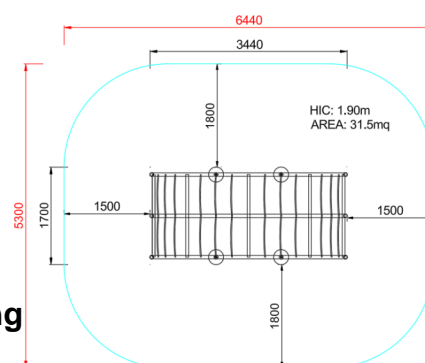

+C0500.PAL-05
GYM AD ARCO

Dimensions	 Safety area	 Impact area	 Falling height HIC	 Physical footprint	 Number of users
	6,4 x 5,3 m	36.5 mq	190 cm	3,5 x 1,7 x 1,8 m	15

Characteristics

Age range

From 3 to 12 years

Materials

Hot-dip galvanized and powder coated or powder galvanized and powder coated steel construction of 90 x 90 mm or 120 diameter profile

Plan

Picture

Manufacturer

Pozza 1865 S.R.L.

Country of manufacturing

ITALY

Area di sicurezza totale / Total safety area: 31.5mq
Altezza Max di Caduta / Max falling height: 1.90m