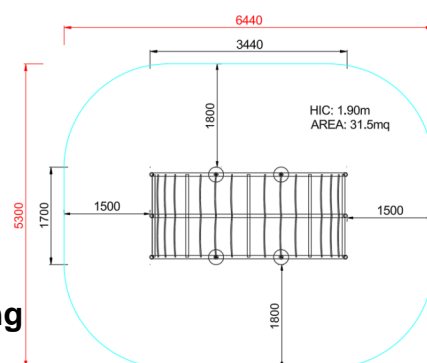

+C0500.PAL-05
GYM AD ARCO

Dimensions	Safety area	Impact area	Falling height HIC	Physical footprint	Number of users
	6,4 x 5,3 m	36.5 mq	190 cm	3,5 x 1,7 x 1,8 m	15

Characteristics

Age range

From 3 to 12 years

Materials

Hot-dip galvanized and powder coated or powder galvanized and powder coated steel construction of 90 x 90 mm or 120 diameter profile

Plan

Picture

Manufacturer

Pozza 1865 S.R.L.

Country of manufacturing

ITALY

Area di sicurezza totale / Total safety area: 31.5mq
Altezza Max di Caduta / Max falling height: 1.90m