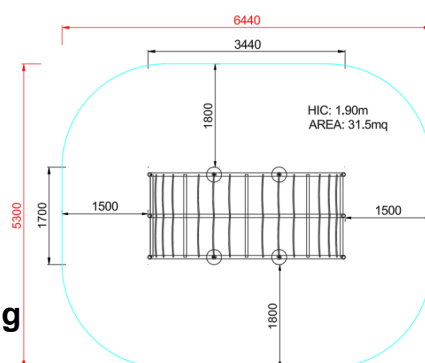

+C0500.PAL-05
GYM AD ARCO

Dimensions	 Safety area	 Impact area	 Falling height HIC	 Physical footprint	 Number of users
	6,4 x 5,3 m	36.5 mq	190 cm	3,5 x 1,7 x 1,8 m	15

Characteristics

Age range

From 3 to 12 years

Materials

Made of EN EV6060 anodized aluminium 9x9cm custom mold with rounded edges, minimum thickness 2,7mm

Plan

Picture

Manufacturer

Pozza 1865 S.R.L.

Country of manufacturing

ITALY

Area di sicurezza totale / Total safety area: 31.5mq
Altezza Max di Caduta / Max falling height: 1.90m