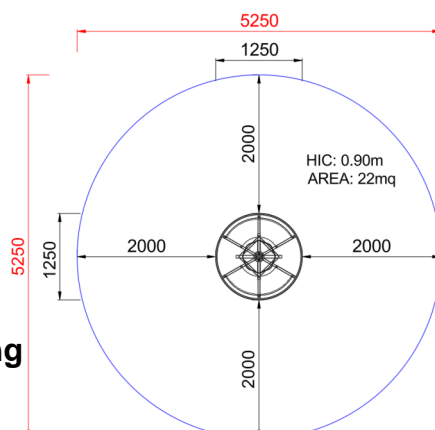

**+J07001R**  
**GRILLO ROTANTE**

Dimensions	 Safety area	 Impact area	 Falling height HIC	 Physical footprint	 Number of users
	5,3 x 5,3 m	0 mq	90 cm	1,3 x 1,3 x 0 m	8

**Characteristics**

**Age range**

Da 3 a 12 anni

**Materials**

Hot-dip galvanized and powder coated or powder galvanized and powder coated steel construction of 90 x 90 mm or 120 diameter profile

**Manufacturer**

Pozza 1865 S.R.L.

**Country of manufacturing**

**Plan**

**Picture**

Area di sicurezza totale / Total safety area: 22mq  
Altezza Max di Caduta / Max falling height: 0.90m