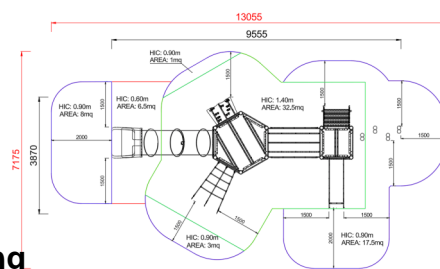

+AF802.SWE-14_P

GIULIETTA E ROMEO WITH SLIDE A TUBO - PRIMITIV

Dimensions

Safety area

13,1 x 7,2 m

Impact area

37.5 mq

Falling height HIC

140 cm

Physical footprint

9,6 x 3,9 x 4,3 m

Number of users

25

Characteristics

stainless steel screws

Age range

From 3 to 12 years

Materials

chestnut wood

Made of chestnut or black locust tree, peeled, smoothed, and with a natural and colored finish.

Plan

Picture

Manufacturer

Pozza 1865 S.R.L.

Country of manufacturing

ITALY