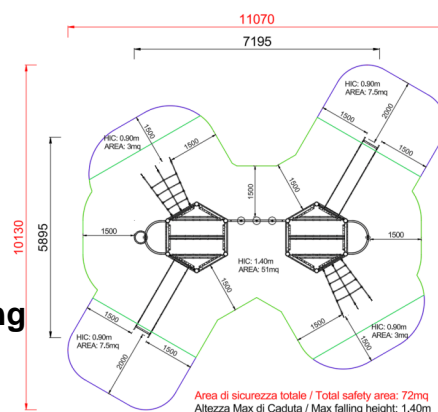

+AF802.SVPX-14_M_ALU GIULIETTA E ROMEO - MEDIEVAL

Dimensions	Safety area	Impact area	Falling height HIC	Physical footprint	Number of users
	11,1 x 10,2 m	59 mq	140 cm	7,2 x 5,9 x 3 m	20

Characteristics
stainless steel screws use under surveillance

Age range	Materials
Da 3 a 12 anni	anodised aluminium Made of EN EV6060 anodized aluminium 9x9cm custom mold with rounded edges, minimum thickness 2,7mm

Plan

Picture

Manufacturer
Pozza 1865 S.R.L.

Country of manufacturing