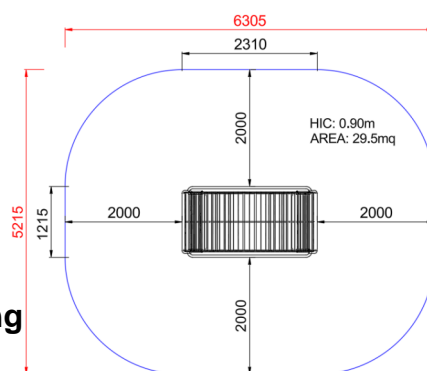

**+G0400**  
**GIOSTRA MOUSE**

Dimensions	Safety area	Impact area	Falling height HIC	Physical footprint	Number of users
6,4 x 5,3 m	0 mq	90 cm	2,4 x 1,3 x 2 m	3	

**Characteristics**

**Age range**

Da 3 a 12 anni

**Materials**

Hot-dip galvanized and powder coated or powder galvanized and powder coated steel construction of 90 x 90 mm or 120 diameter profile

**Plan**

**Picture**

**Manufacturer**

Pozza 1865 S.R.L.

**Country of manufacturing**

ITALY

Area di sicurezza totale / Total safety area: 29.5mq  
Altezza Max di Caduta / Max falling height: 0.90m