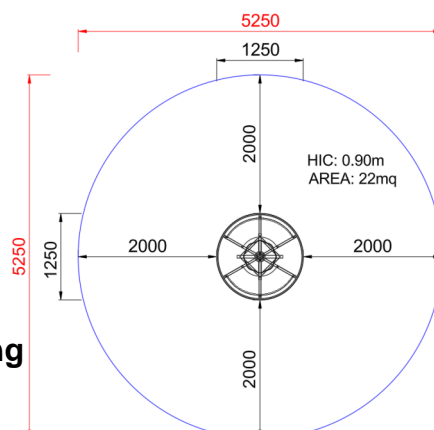

+G0100

GIOSTRA GIROTONDO PICCOLA

Dimensions	Safety area	Impact area	Falling height HIC	Physical footprint	Number of users
5,3 x 5,3 m	0 mq	90 cm	1,3 x 1,3 x 0 m	6	

Characteristics

Age range

Da 3 a 12 anni

Materials

Hot-dip galvanized and powder coated or powder galvanized and powder coated steel construction of 90 x 90 mm or 120 diameter profile

Manufacturer

Pozza 1865 S.R.L.

Country of manufacturing

ITALY

Plan

Picture

Area di sicurezza totale / Total safety area: 22mq
Altezza Max di Caduta / Max falling height: 0.90m