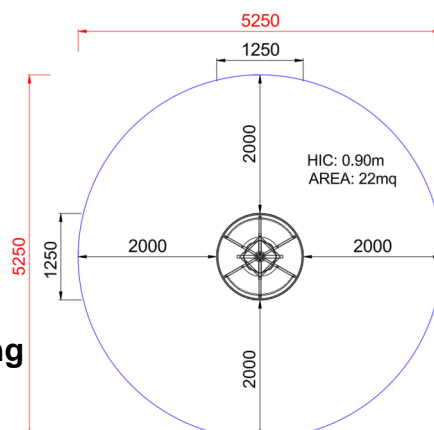

+G0100.I0680

GIOSTRA GIROTONDO MARGHERITA

Dimensions	Safety area	Impact area	Falling height HIC	Physical footprint	Number of users
5,3 x 5,3 m	0 mq	90 cm	1,3 x 1,3 x 0 m	8	

Characteristics

Age range

Da 3 a 12 anni

Materials

Hot-dip galvanized and powder coated or powder galvanized and powder coated steel construction of 90 x 90 mm or 120 diameter profile

Manufacturer

Pozza 1865 S.R.L.

Country of manufacturing

ITALY

Plan

Picture

Area di sicurezza totale / Total safety area: 22mq
Altezza Max di Caduta / Max falling height: 0.90m