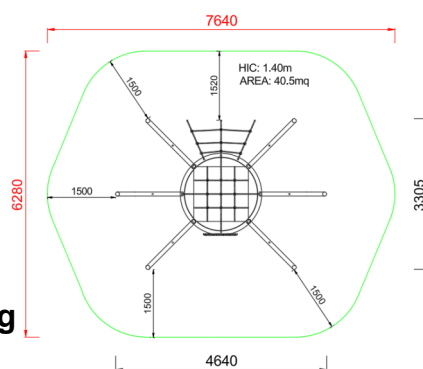

+C0500.S6-9
GIORGIO THE SPIDER

Dimensions	Safety area	Impact area	Falling height HIC	Physical footprint	Number of users
	7,7 x 6,3 m	47 mq	140 cm	4,7 x 3,4 x 1,2 m	10

Characteristics

Age range

From 3 to 12 years

Materials

Hot-dip galvanized and powder coated or powder galvanized and powder coated steel construction of 90 x 90 mm or 120 diameter profile

Plan

Picture

Manufacturer

Pozza 1865 S.R.L.

Country of manufacturing

ITALY

Area di sicurezza totale / Total safety area: 40.5mq
Altezza Max di Caduta / Max falling height: 1.40m