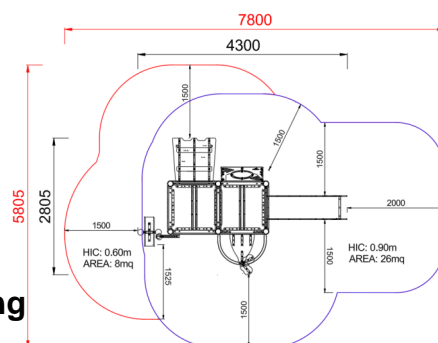

**+AF100.TP.SG-9\_P**  
**GIOCO SABBIA PRIMITIV**

Dimensions	Safety area	Impact area	Falling height HIC	Physical footprint	Number of users
	7,8 x 5,9 m	0 mq	90 cm	4,3 x 2,9 x 3,3 m	10

**Characteristics**

**Age range**

Da 2 a 12 anni

**Materials**

Made of chestnut or black locust tree, peeled, smoothed, and with a natural and colored finish.

**Plan**

**Picture**

**Manufacturer**

Pozza 1865 S.R.L.

**Country of manufacturing**

ITALY

Area di sicurezza totale / Total safety area: 34mq  
Altezza Max di Caduta / Max falling height: 0.90m