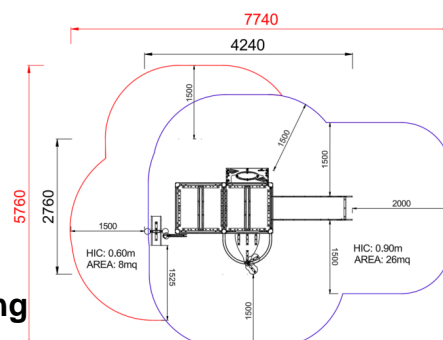

**+AF100.TP.SG-9\_ALU**  
**GIOCO SABBIA**

**Dimensions**

Safety area

7,8 x 5,8 m

Impact area

0 mq

Falling height HIC

90 cm

Physical footprint

4,3 x 2,8 x 3 m

Number of users

10

**Characteristics**

stainless steel screws

**Age range**

Da 2 a 12 anni

**Materials**

anodised aluminium

Made of EN EV6060 anodized aluminium 9x9cm custom mold with rounded edges, minimum thickness 2,7mm

**Plan**

**Picture**

**Manufacturer**

Pozza 1865 S.R.L.

**Country of manufacturing**

ITALY

Area di sicurezza totale / Total safety area: 33.5mq  
Altezza Max di Caduta / Max falling height: 0.90m