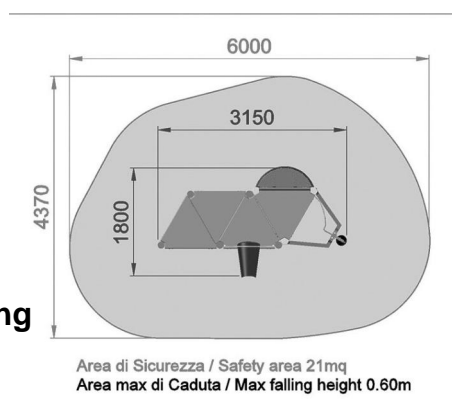

T-9.SG-9 GIOCO SABBIA

Dimensions	Safety area	Impact area	Falling height HIC	Physical footprint	Number of users
	600 x 437 cm	0 mq	90 cm	315 x 180 x 235 cm	3

Characteristics

5 anni
GARANZIA

Age range

Fino a 12 anni

Materials

legno di pino

Made of CAM compliant wood.

Plan

Picture

Manufacturer

Pozza 1865 S.R.L.

Country of manufacturing

ITALY