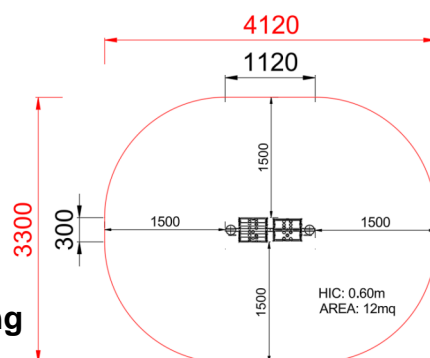

+U0400.U0600-N_ALU
GIOCO DEI DADI

Dimensions	Safety area	Impact area	Falling height HIC	Physical footprint	Number of users
4,2 x 3,3 m	0 mq	0 mq	60 cm	1,2 x 0,3 x 0,8 m	2

Characteristics

Age range

Da 2 a 12 anni

Materials

Made of EN EV6060 anodized aluminium 9x9cm custom mold with rounded edges, minimum thickness 2,7mm

Plan

Picture

Manufacturer

Pozza 1865 S.R.L.

Country of manufacturing

ITALY

Area di sicurezza totale / Total safety area: 12mq
Altezza Max di Caduta / Max falling height: 0.60m