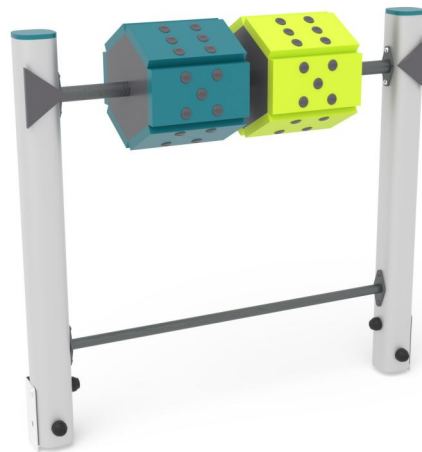

+U0400.U0600-N_ALU
GIOCO DEI DADI

Dimensions	Safety area	Impact area	Falling height HIC	Physical footprint	Number of users
4,2 x 3,3 m	0 mq	0 mq	60 cm	1,2 x 0,3 x 0,8 m	2

Characteristics

Age range

Da 2 a 12 anni

Materials

Made of EN EV6060 anodized aluminium 9x9cm custom mold with rounded edges, minimum thickness 2,7mm

Plan

Picture

Manufacturer

Pozza 1865 S.R.L.

Country of manufacturing

ITALY

Area di sicurezza totale / Total safety area: 12mq
Altezza Max di Caduta / Max falling height: 0.60m