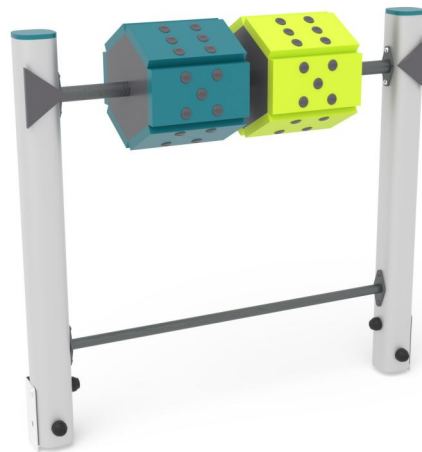

+U0400.U0600-N_ALU
GIOCO DEI DADI

Dimensions	Safety area	Impact area	Falling height HIC	Physical footprint	Number of users
4,2 x 3,3 m	0 mq	0 mq	60 cm	1,2 x 0,3 x 0,8 m	2

Characteristics

Age range

Da 2 a 12 anni

Materials

Made of EN EV6060 anodized aluminium 9x9cm custom mold with rounded edges, minimum thickness 2,7mm

Plan

Picture

Manufacturer

Pozza 1865 S.R.L.

Country of manufacturing

ITALY

Area di sicurezza totale / Total safety area: 12mq
Altezza Max di Caduta / Max falling height: 0.60m

Components list

xG_90X90_00-60_ALU - NG Leg 90x90
from 00 60
N. 2 .