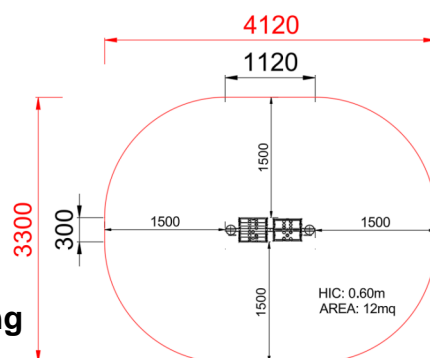

+U0400.U0600-N_ALU
GIOCO DEI DADI

Dimensions	Safety area	Impact area	Falling height HIC	Physical footprint	Number of users
4,2 x 3,3 m	0 mq	0 mq	60 cm	1,2 x 0,3 x 0,8 m	2

Characteristics

Age range

Da 2 a 12 anni

Materials

Made of EN EV6060 anodized aluminium 9x9cm custom mold with rounded edges, minimum thickness 2,7mm

Plan

Picture

Manufacturer

Pozza 1865 S.R.L.

Country of manufacturing

ITALY

Area di sicurezza totale / Total safety area: 12mq
Altezza Max di Caduta / Max falling height: 0.60m

Components list

xG_90X90_00-60_ALU - NG Leg 90x90
from 00 60
N. 2 .