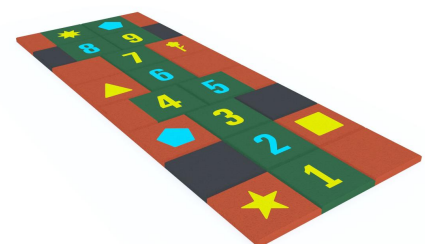

Plan

Picture

Manufacturer

Pozza 1865 S.R.L.

Country of manufacturing

ITALY

Area di sicurezza totale / Total safety area: 30mq
Altezza Max di Caduta / Max falling height: 0.60m