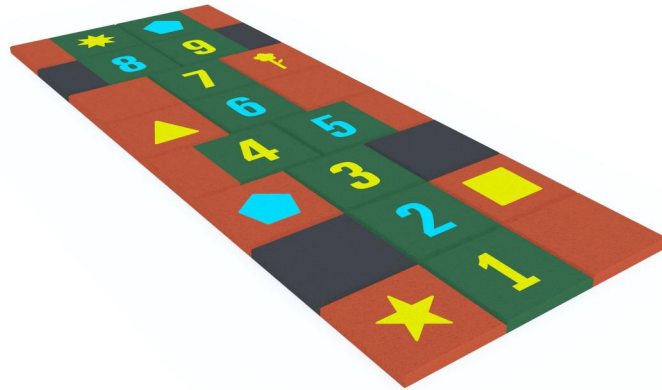

+V0800
GIOCO CAMPANA

| Dimensions | Safety area | Impact area | Falling height HIC | Physical footprint | Number of users |
|------------|-------------|-------------|--------------------|--------------------|-----------------|
| 7 x 4,5 m | 0 mq | 60 cm | 4 x 1,5 x 0 m | 4 | |

Characteristics

use under surveillance

Age range

Da 3 a 12 anni

Materials

Made of UV stable EPDM rubber granules

Plan

Picture

Manufacturer

Pozza 1865 S.R.L.

Country of manufacturing

ITALY 

Area di sicurezza totale / Total safety area: 30mq
Altezza Max di Caduta / Max falling height: 0.60m