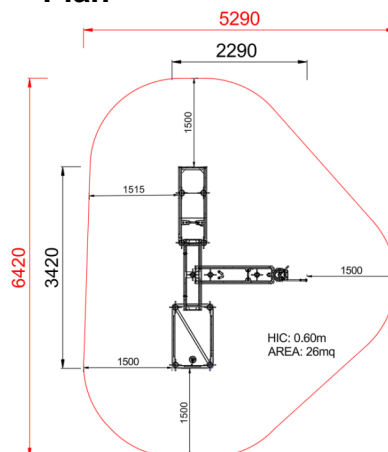

+E0800

GIOCO ACQUA APACHE

Dimensions	Safety area	Impact area	Falling height HIC	Physical footprint	Number of users
5,3 x 6,5 m	0 mq	60 cm	2,3 x 3,5 x 0,6 m	5	

Characteristics

Age range

Da 2 a 12 anni

Materials

Made of EN EV6060 anodized aluminium 9x9cm custom mold with rounded edges, minimum thickness 2,7mm

Plan

Picture

Manufacturer

Pozza 1865 S.R.L.

Country of manufacturing

ITALY