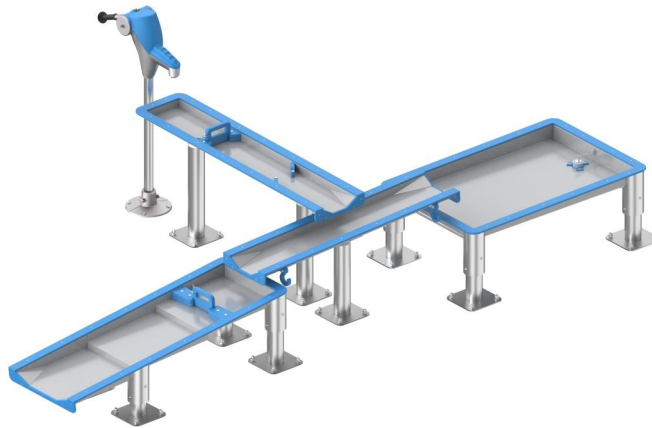

+E0800

GIOCO ACQUA APACHE

Dimensions	Safety area	Impact area	Falling height HIC	Physical footprint	Number of users
5,3 x 6,5 m	0 mq	60 cm	2,3 x 3,5 x 0,6 m	5	

Characteristics

Age range

Da 2 a 12 anni

Materials

Made of EN EV6060 anodized aluminium 9x9cm custom mold with rounded edges, minimum thickness 2,7mm

Plan

Picture

Manufacturer

Pozza 1865 S.R.L.

Country of manufacturing

ITALY