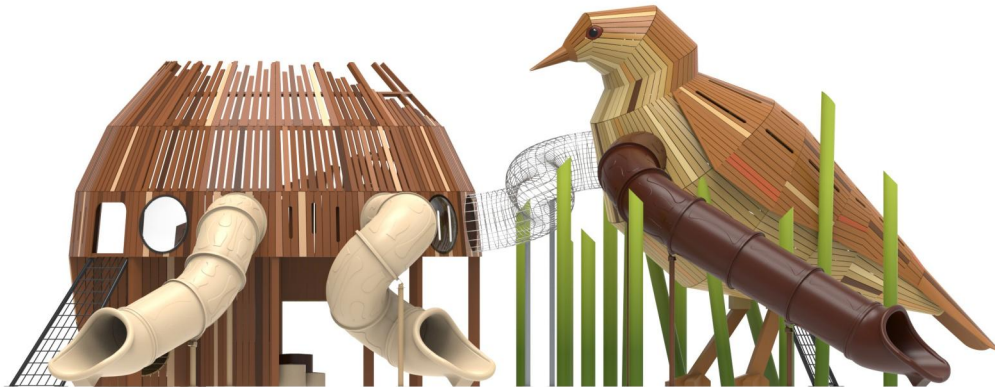

### Dimensions

Safety area

20 x 15 m

Impact area

0 mq

Falling height HIC

180 cm

Physical footprint

16 x 11 x 5,3 m

Number of users

30