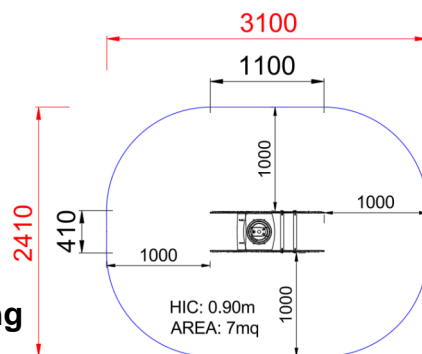

+J02003

FRIENDLY WHALE RIDER

Dimensions	Safety area	Impact area	Falling height HIC	Physical footprint	Number of users
3,1 x 2,5 m	0 mq	90 cm	1,1 x 0,5 x 0,8 m	2	

Characteristics

Age range

From 2 to 12 years

Materials

Made of high density polyethylene.

Plan

Picture

Manufacturer

Pozza 1865 S.R.L.

Country of manufacturing

ITALY

Area di sicurezza totale / Total safety area: 7mq
Altezza Max di Caduta / Max falling height: 0.90m